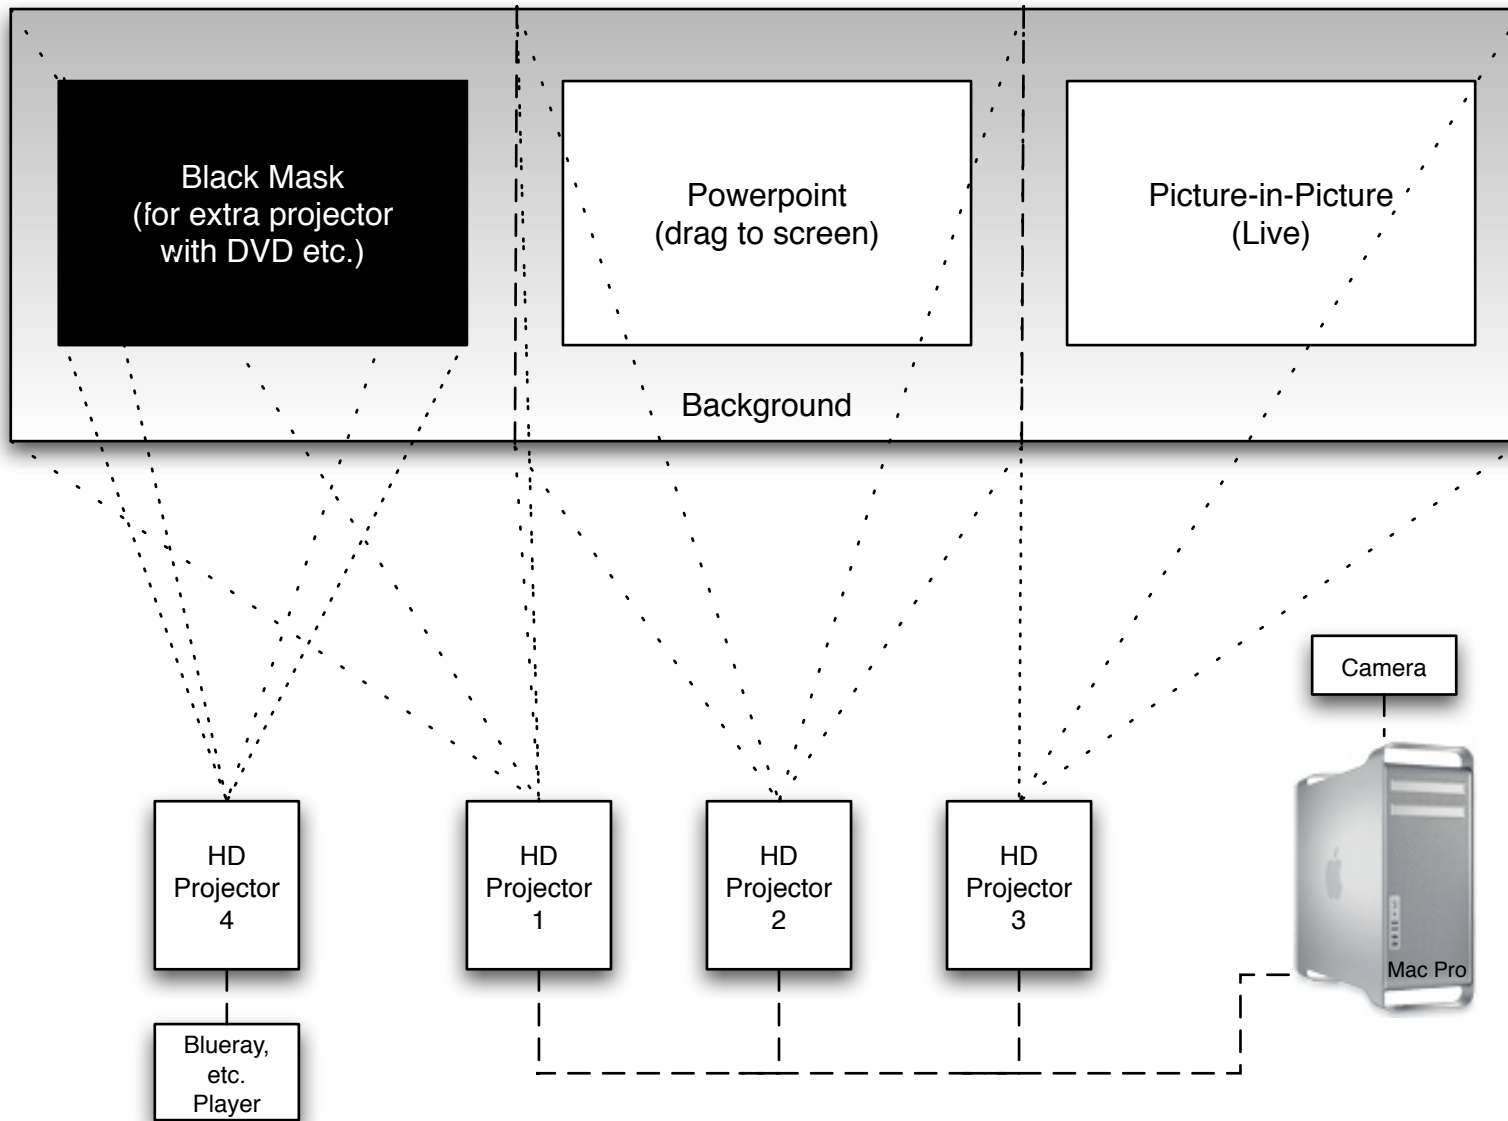

Large Scale HD Projection Solution

TH-S VideoEngine3D edgeblends over projector 1-3 for the background, the fourth output is blocked for the picture-in-picture-calculation. The software is able to map a arbitrary black mask into the background so the DVD signal can be projected into this black area with an additional projector.