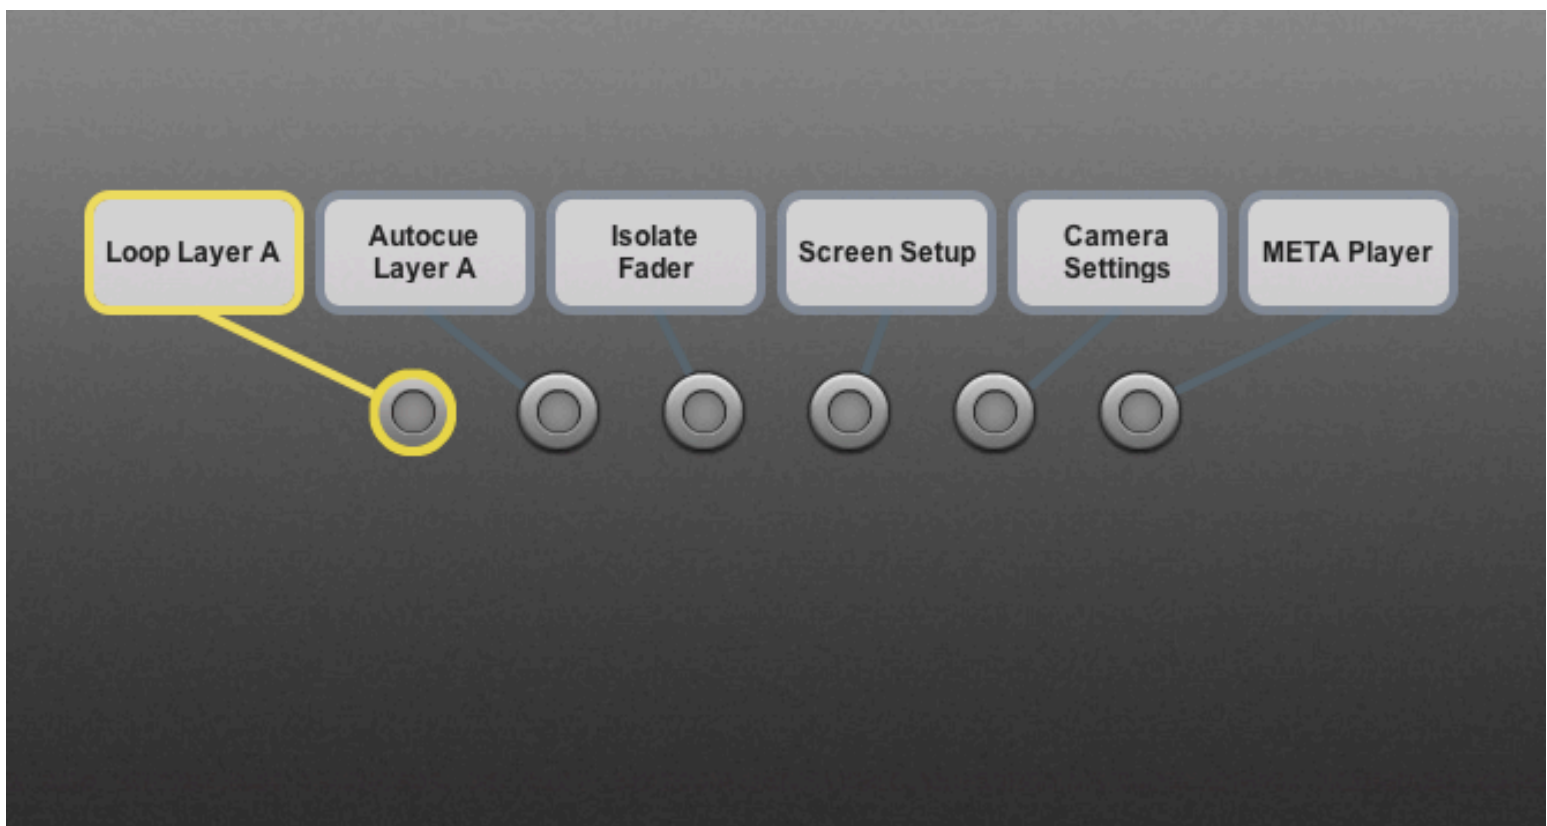

# AVID Transport Control

for

## TH-S SOLOPLayer

### Numpad

Softkeys

Wheel