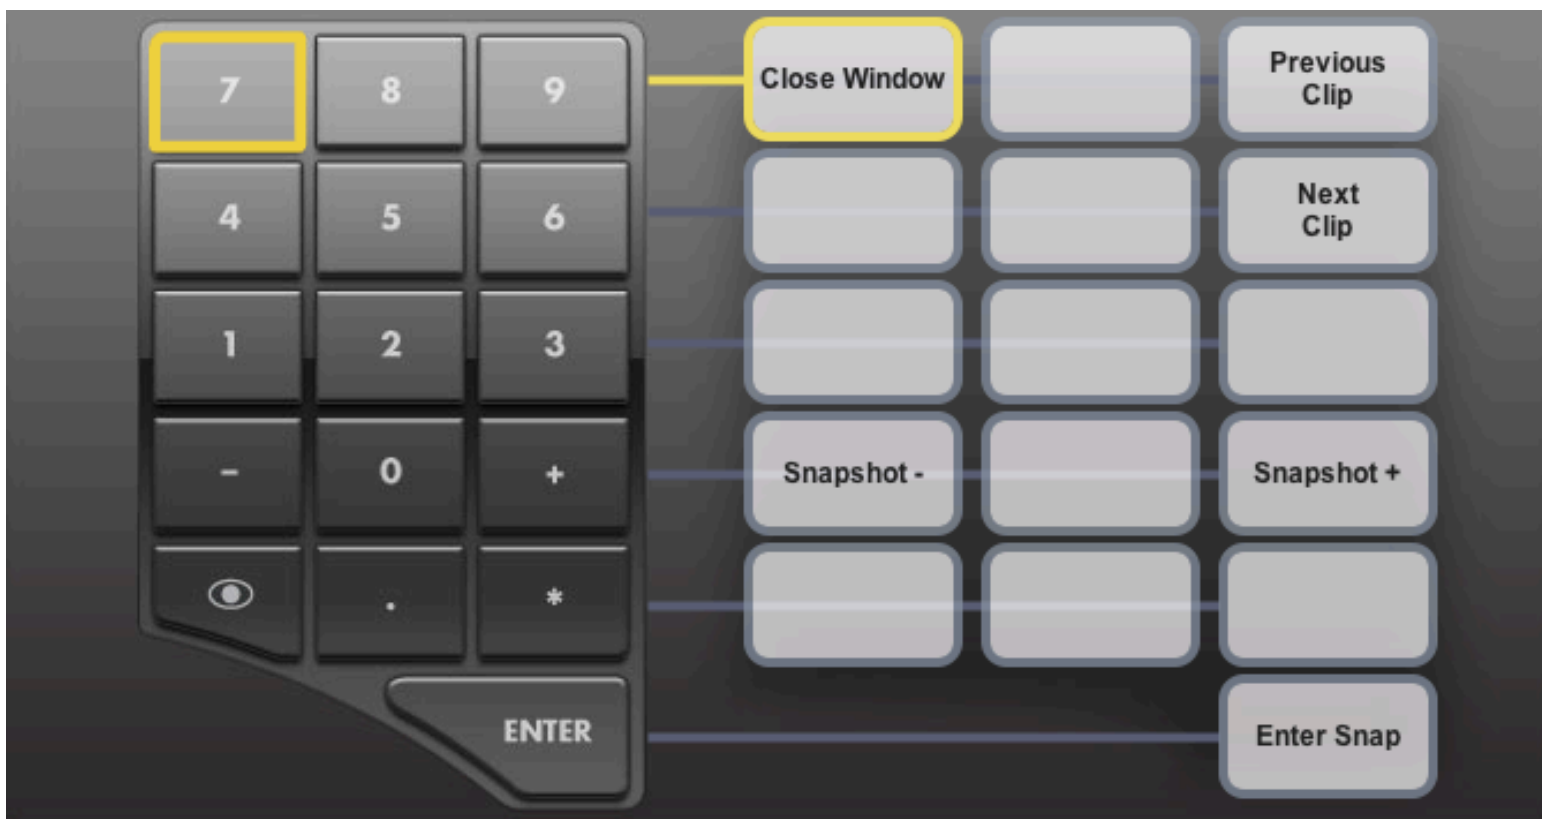

# AVID Transport Control

for

## TH-S SOLOPLayer

### Numpad

Softkeys

Wheel